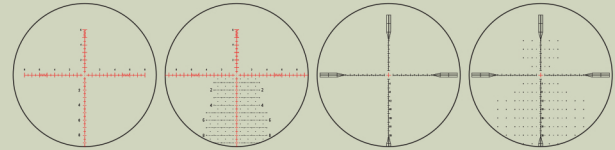

RETICLE OPTIONS

APR-1C MRAD

APR-1D MRAD

EHR-1C MOA

EHR-1D MOA